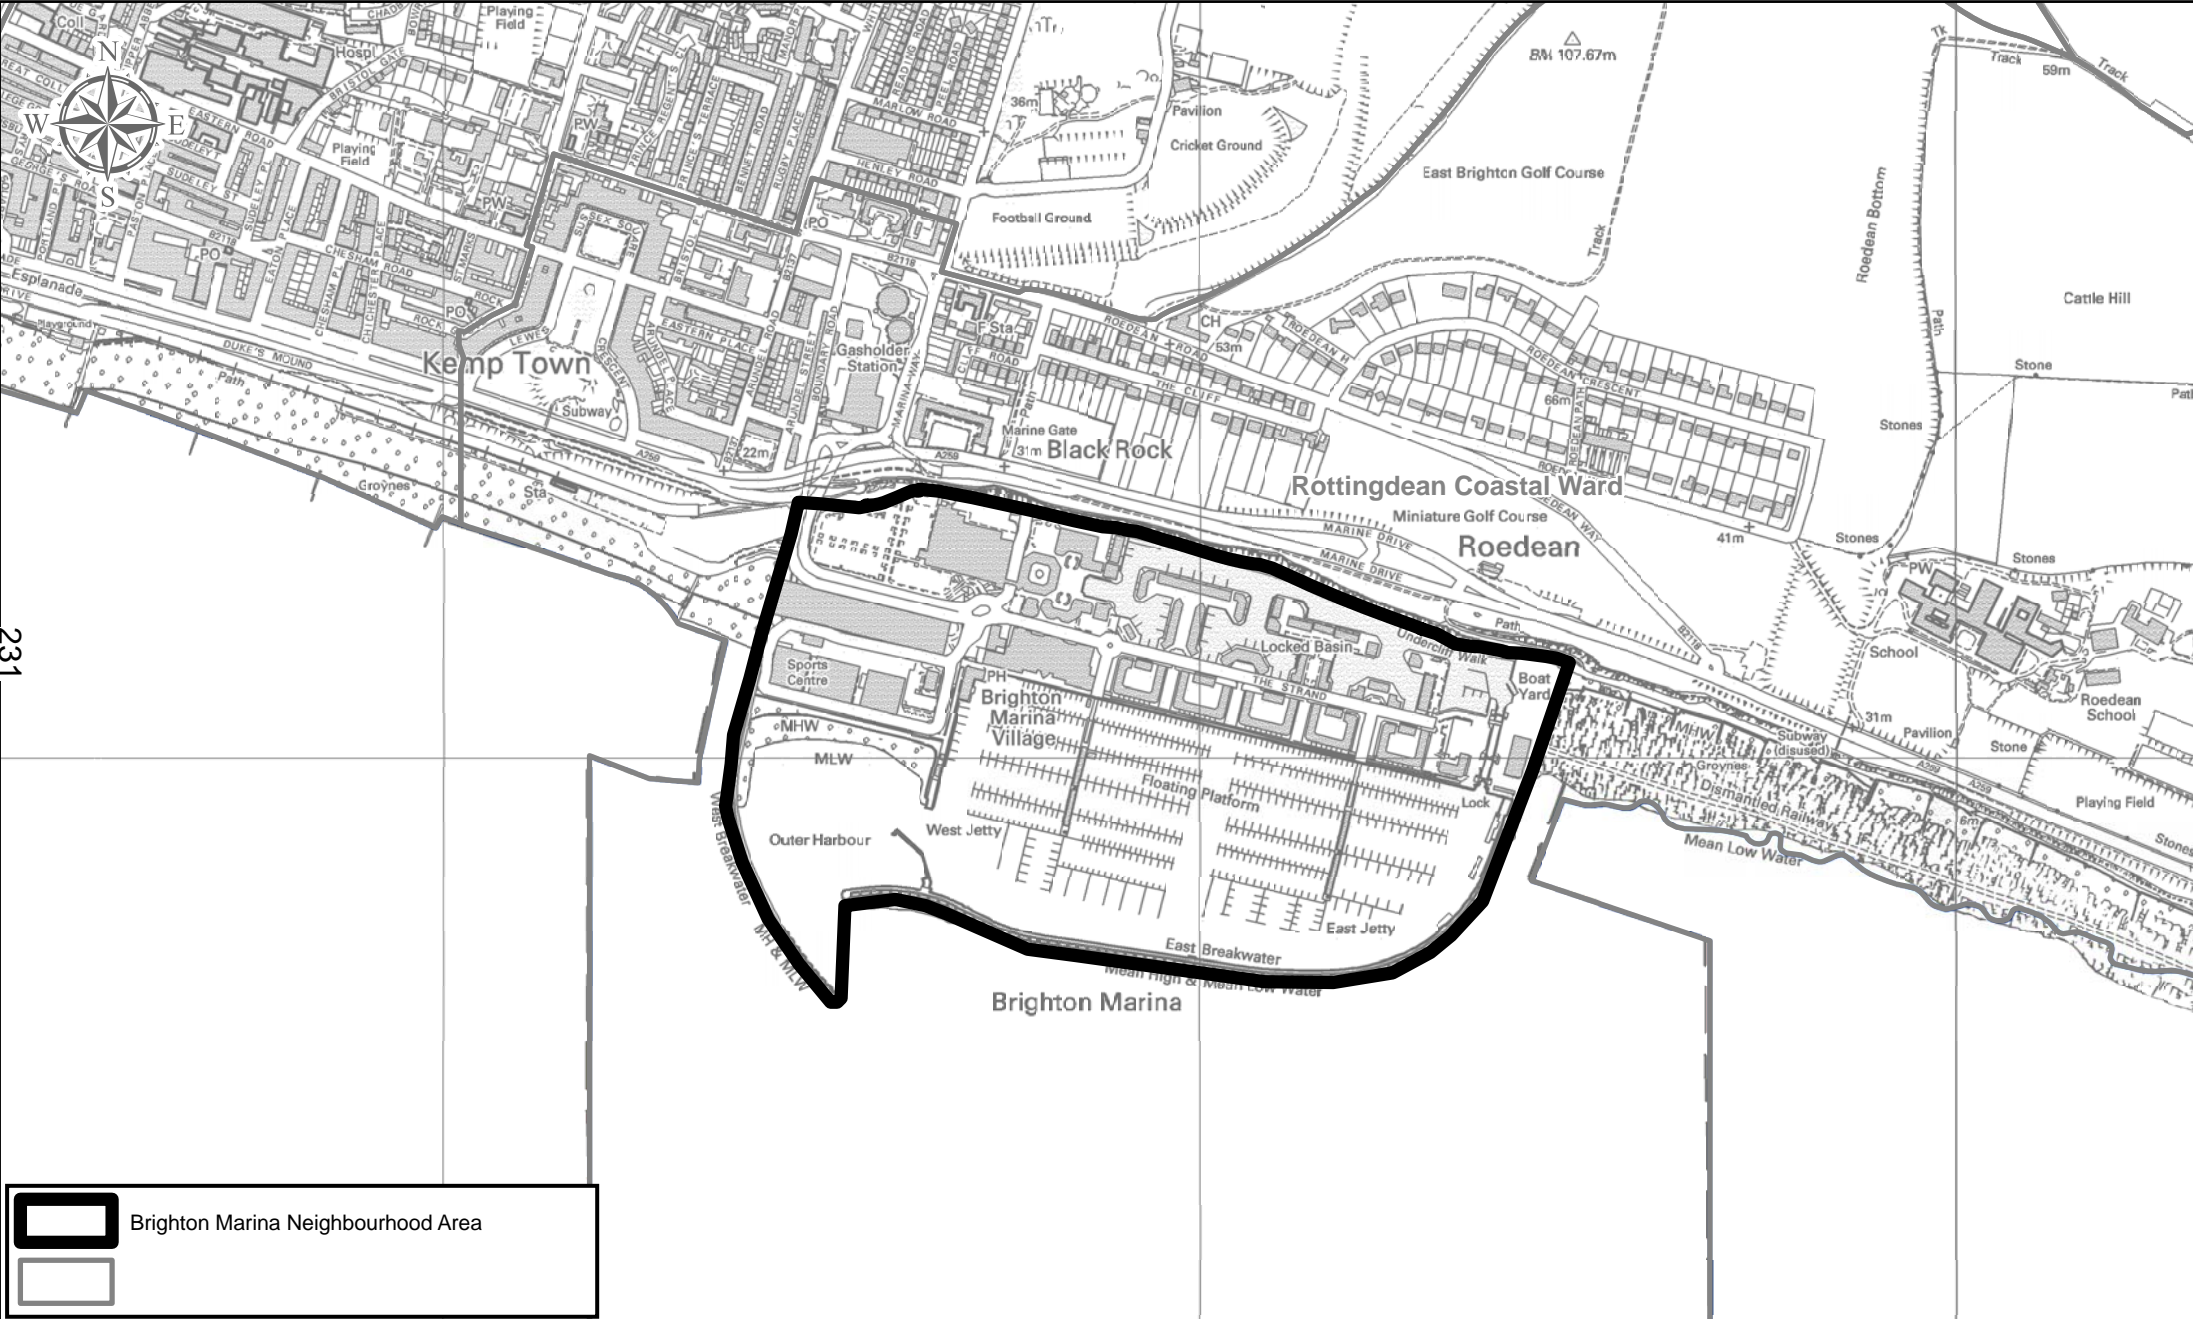

# Brighton Marina Neighbourhood Area

 Brighton Marina Neighbourhood Area

(c) Crown Copyright. All rights reserved. Licence: 100020999, Brighton & Hove City Council. 2014. Mapping & Information, Planning Strategy Group.